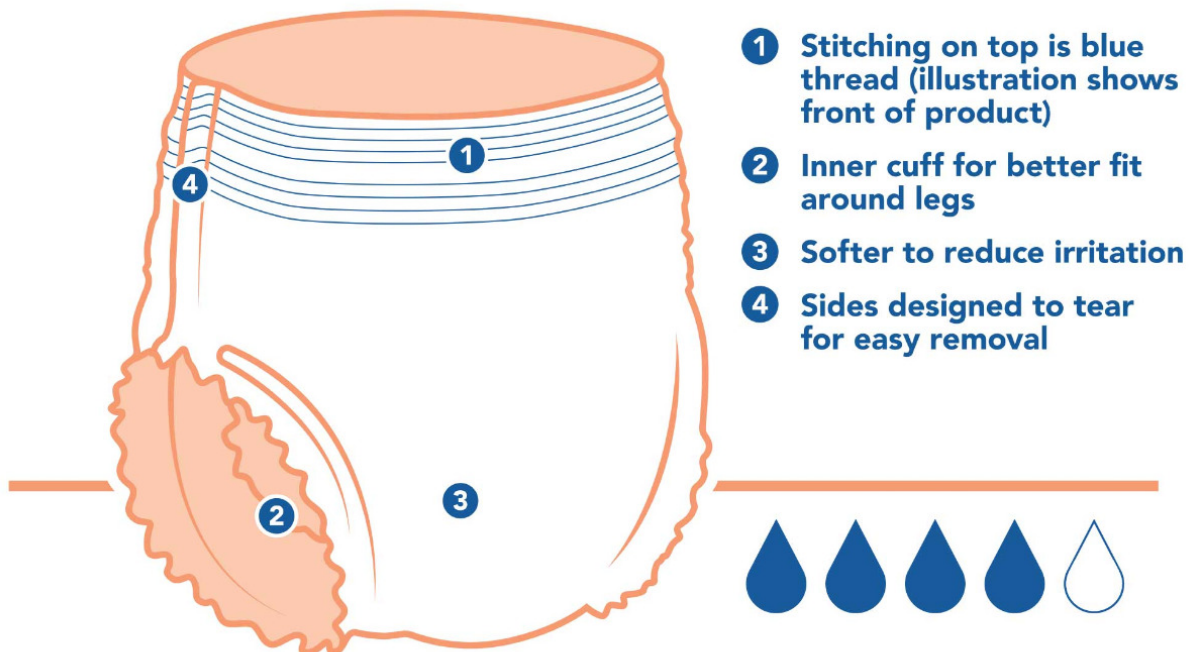

# Beyond Adult Incontinence Pullup Diaper

## Pull Up Underwear

- 1 **Stitching on top is blue thread (illustration shows front of product)**
- 2 **Inner cuff for better fit around legs**
- 3 **Softer to reduce irritation**
- 4 **Sides designed to tear for easy removal**