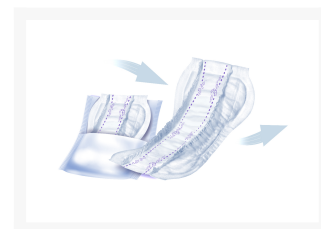

Seni Lady Ultimate Long Overnight Adult Incontinence Bladder Control Pad - 16.5 Inch

Product Images

Short Description

Most Absorbent Incontinence Pad

Bladder Pad for Women

Overnight Incontinence Pad

Seni Lady Ultimate Long Sizing Guide

Additional Information

Pad Style	long
Protection	6/6
Gender	For Women
UPC	877353005231
Incontinence Type	Urinary
Style	Pads
Waterproof Back-sheet	breathable

Product Options

Package Size:	Case
	Bag